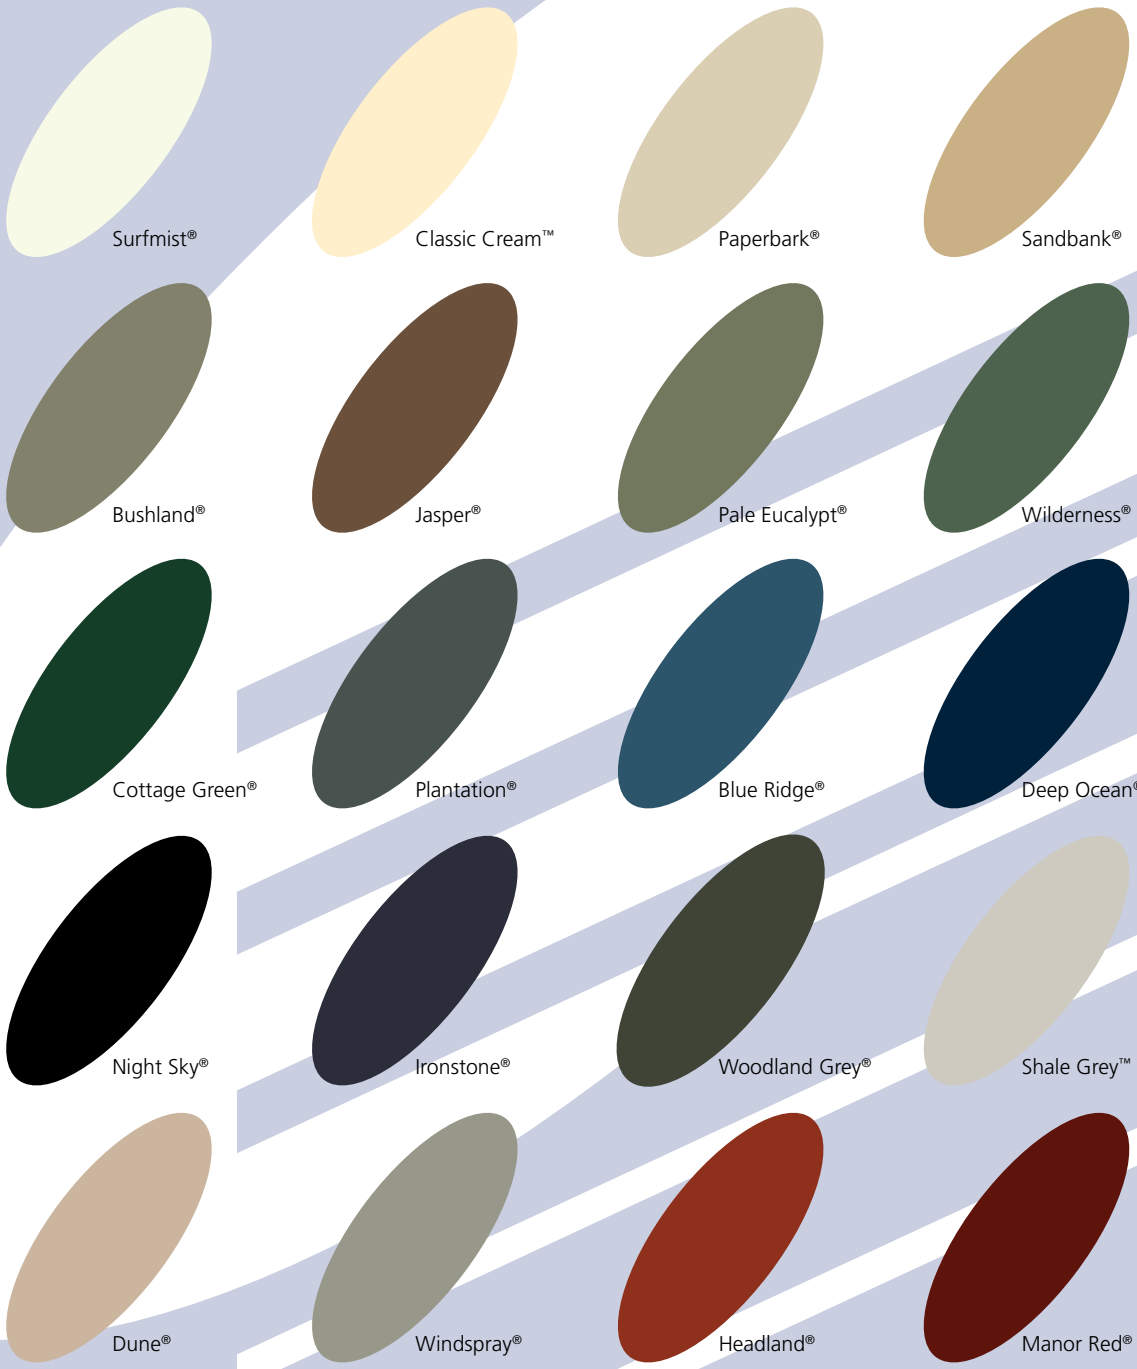

# Colour Selection Chart

Surfmist®

Classic Cream™

Paperbark®

Sandbank®

Bushland®

Jasper®

Pale Eucalypt®

Shale Grey™

Dune®

Windspray®

Headland®

Manor Red®

Surfmist® Classic Cream™ Paperbark® Sandbank® Bushland® Jasper® Pale Eucalypt® Wilderness® Cottage Green® Plantation® Blue Ridge® Deep Ocean® Night Sky® Ironstone® Woodland Grey® Shale Grey™ Dune® Windspray® Headland® Manor Red®